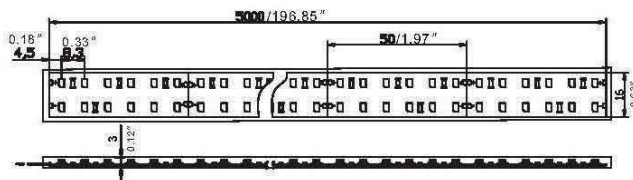

Dimensions

Accessories

Information provided is subject to change without notice. For additional product and application information, please consult Everbright's website: www.everbrightlights.com