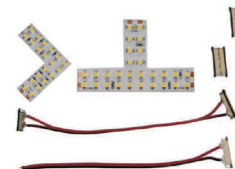

Accessories

Information provided is subject to change without notice. For additional product and application information, please consult Everbright's website: www.everbrightlights.com