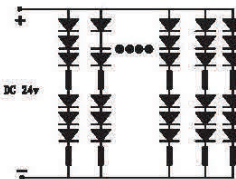

Dimensions