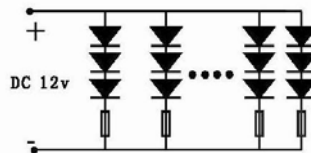

Dimensions