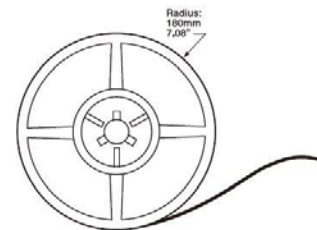

Package

Information provided is subject to change without notice. For additional product and application information, please consult Everbright's website: www.everbrightlights.com