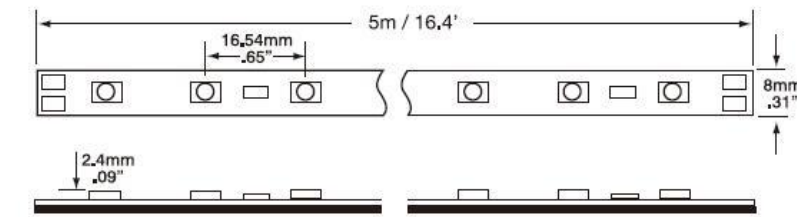

Order Code

Product Code	LED Qty	Length	Color	LED Type	Beam Angle	Volts (DC)	Max. Power Consumption	Light Output	Current	Continuous Connection
ES500R	300	5.0m	Red	3528 LED	120°	12V	24W	510	2000mA	10m
ES500Y	300	5.0m	Yellow		120°	12V	24W	570	2000mA	10m
ES500B	300	5.0m	Blue		120°	12V	24W	230	2000mA	10m
ES500G	300	5.0m	Green		120°	12V	24W	960	2000mA	10m
ES500W	300	5.0m	White		120°	12V	24W	1200	2000mA	10m
ES500WW	300	5.0m	Warm White		120°	12V	24W	1000	2000mA	10m

Dimensions

Package

Information provided is subject to change without notice. For additional product and application information, please consult Everbright's website: www.everbrightlights.com