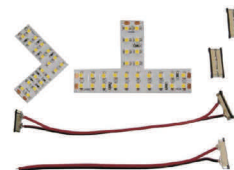

Accessories

Information provided is subject to change without notice. For additional product and application information, please consult Everbright's website: www.everbrightlights.com