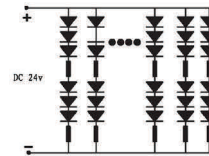

Dimensions