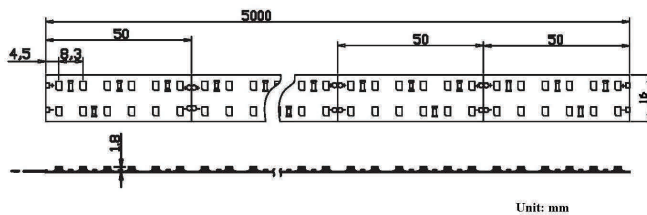

Dimensions

Accessories

Information provided is subject to change without notice. For additional product and application information, please consult Everbright's website: www.everbrightlights.com