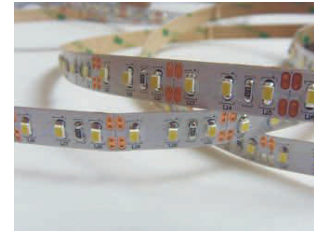

# LED Flexible Strips

## LED Flexible Strip Plus

### Order Code

Product Code	LED Qty	Length	Color	LED Type	Beam Angle	Volts (DC)	Max. Power Consumption	Light Output	Current	Continuous Connection
ES600W	600	5.0m	White	3020 SMD LED	100°	12V	96W	5100	8A	5.0m
ES600WW	600	5.0m	Warm White		100°	12V	96W	4080	8A	5.0m

### Dimensions

500mm/20" Luminance(white 6500K)