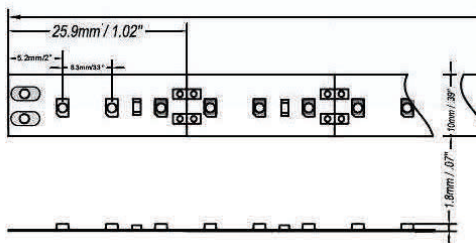

### Order Code

Product Code	LED Qty	Length	Color	LED Type	Beam Angle	Volts (DC)	Max. Power Consumption	Light Output	Current	Continuous Connection
ES600W	600	5.0m	White	3020 SMD LED	100°	12V	96W	5100	8A	5.0m
ES600WW	600	5.0m	Warm White		100°	12V	96W	4080	8A	5.0m

### Dimensions

500mm/20" Luminance(white 6500K)