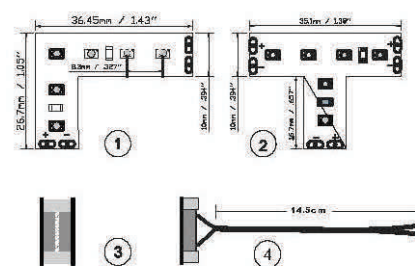

Accessories

- ES600C1 Corner Connector
- ES600C2 T Connector
- ES600C3 Ribbon to Ribbon Connector
- ES600C4 Power to Ribbon Connector

Information provided is subject to change without notice. For additional product and application information, please consult Everbright's website: www.everbrightlights.com