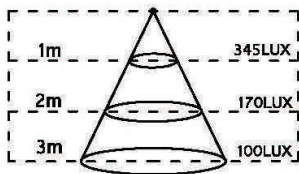

### Order Code

Product Code	LED Qty	Length	Color	LED Type	Beam Angle	Volts (DC)	Max. Power Consumption	Light Output	Current	Continuous Connection
ES600W	600	5.0m	White	3020 SMD LED	100°	12V	96W	5100	8A	5.0m
ES600WW	600	5.0m	Warm White		100°	12V	96W	4080	8A	5.0m

### Dimensions

500mm/20" Luminance(white 6500K)