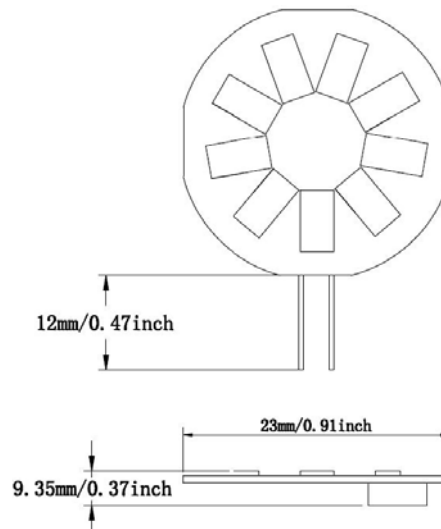

Applications

1.5W LED G4 9SMD SIDE PIN

- Cabinet lighting
- Display lighting
- Auto and boat lighting
- Landscape lighting

Features

- 12V AC/DC
- 2W LED G4 designed as 20W halogen G4 replacement
- 40,000hrs life @ 70% lumens maintenance
- Indoor dry location only
- Mercury free and RoHS compliant
- UV and IR free

Order Code

Product Code	LED Qty	Chip	Color	Color Temp.	Volts	Watts	Rated Lumens	Initial	Rated (hours)	Life	CRI	Beam Angle
EG46CW	9	3528	Cool White	6000K	12VAC/DC	2	130		40,000		75	120°
EG46WW	9	3528	Warm White	3000K	12VAC/DC	2	120		40,000		85	120°

Dimensions

Information provided is subject to change without notice.