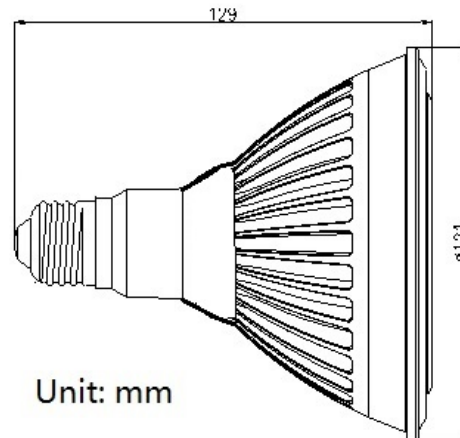

Order Code

Product Code	Nom. Watts	Volts	Description	Bulb Type	Base	Rated Avg. Life (Hrs.) ¹	Approx. Lumens ²	Approx. CBCP ^{2 3}	CRI	Color Temp. (Kelvin)	MOL (mm)	
E382310WW		23	120	23W LED Dimmable PAR38 38° Warm White	PAR38	E26	25,000	1250	9600	84	3000	129
E382310W		23	120	23W LED Dimmable PAR38 38° White	PAR38	E26	25,000	1300	10100	78	6000	129

Dimensions

Unit: mm